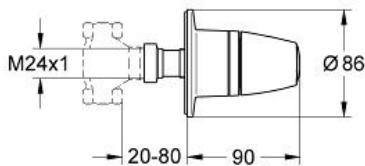

GROHTHERM 3000
Volume Control Valve Trim
MODEL # 19258000

Pure Freude
an Wasser

GROHE

Product Description:
GROHTHERM 3000
Volume Control Valve Trim

Standard Specification:

- For GROHE concealed valves 1/2", 3/4", 1"
- Adjustable installation depth
- 1 1/8" - 3 1/8"
- Metal escutcheon with wall sealing
- Screwed
- Shut-off valve
- **GROHE StarLight** chrome finish