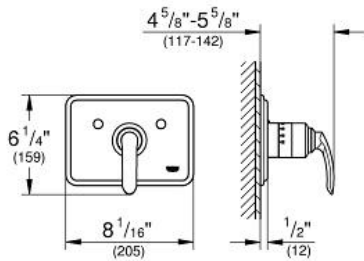

TALIA
Thermostat Trim
MODEL # 19263000

Pure Freude
an Wasser

GROHE

Product Description:

TALIA
Thermostat Trim

Standard Specification:

- Only useable with separate shut-off valves
- GROHE StarLight chrome finish