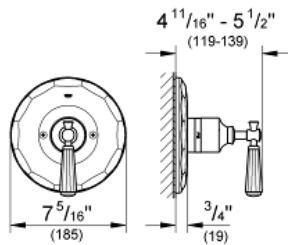

KENSINGTON  
Pressure Balance Valve Trim  
MODEL # 19267000

Pure Freude  
an Wasser

GROHE

**Product Description:**  
KENSINGTON  
Pressure Balance Valve Trim

**Standard Specification:**

- GROHE StarLight chrome finish
- For use with Grohsafe Rough-In Valve (35 015)