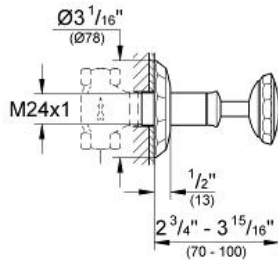

KENSINGTON
Volume Control Trim
MODEL # 19269000

Pure Freude
an Wasser

GROHE

Product Description:
KENSINGTON
Volume Control Trim

Standard Specification:

- GROHE StarLight chrome finish
- For use with Rough-In Valve (29 273) or (29 274)

Applicable Codes & Standards:

- Energy Policy Act of 1992
- ASME A112.18.1/CSA B125.1

Color:

- 19269000 StarLight Chrome