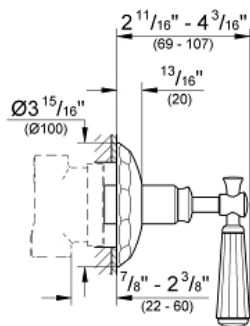

KENSINGTON  
2-Way Diverter  
MODEL # 19272000

Pure Freude  
an Wasser

GROHE

**Product Description:**  
KENSINGTON  
2-Way Diverter

**Standard Specification:**

- For use with Diverter Rough-In Valve (29 712)
- Escutcheon with wall sealing
- Threaded
- Adjustable installation depth
- **GROHE StarLight** chrome finish

**Applicable Codes & Standards:**

- Energy Policy Act of 1992
- ASME A112.18.1/CSA B125.1
- ICC/ANSI A117.1

**Color:**

- 19272000 StarLight Chrome