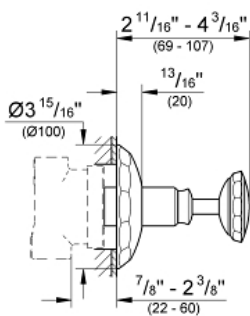

KENSINGTON
2-Way Diverter
MODEL # 19271000

Pure Freude
an Wasser

GROHE

Product Description:
KENSINGTON
2-Way Diverter

Standard Specification:

- For use with Diverter Rough-In Valve (29 712)
- Escutcheon with wall sealing
- Threaded
- Adjustable installation depth
- **GROHE StarLight** chrome finish

Applicable Codes & Standards:

- Energy Policy Act of 1992
- ASME A112.18.1/CSA B125.1

Color:

- 19271000 StarLight Chrome