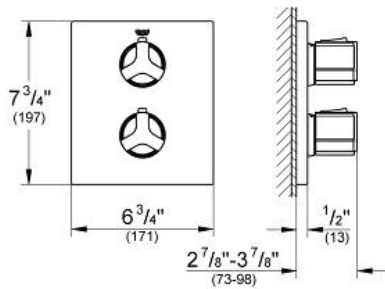

ALLURE  
Thermostat Shower Valve  
MODEL # 19304000

Pure Freude  
an Wasser

GROHE

**Product Description:**

ALLURE

Thermostat Shower Valve

**Standard Specification:**

- GROHE StarLight chrome finish
- For use with GrohTherm Integrated Rough-In Valve (34 126)