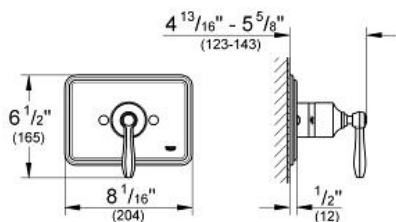

SOMERSET
Pressure Balance Valve Trim
MODEL # 19321000

Pure Freude
an Wasser

GROHE

Product Description:
SOMERSET
Pressure Balance Valve Trim

Standard Specification:

- GROHE StarLight chrome finish
- Somerset Lever Handle
- For use with Grohsafe Rough-In Valve (35 015)