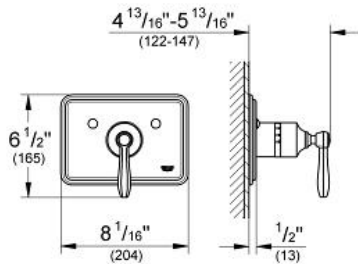

SOMERSET
Thermostat Trim
MODEL # 19320000

Pure Freude
an Wasser

GROHE

Product Description:
SOMERSET
Thermostat Trim

Standard Specification:

- GROHE StarLight chrome finish

Applicable Codes & Standards:

- Energy Policy Act of 1992
- NSF 61
- ASME A112.18.1/CSA B125.1
- ICC/ANSI A117.1
- LOGO NSF