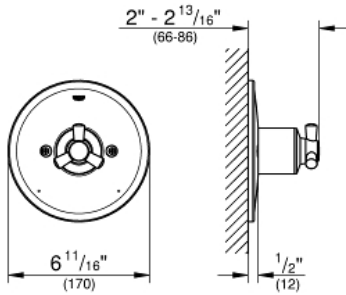

ARDEN  
Pressure Balance Valve Trim  
MODEL # 19311001

Pure Freude  
an Wasser

GROHE

**Product Description:**

ARDEN

Pressure Balance Valve Trim

**Standard Specification:**

- Grohsafe 35 250 - 35 253
- GROHE SilkMove
- GROHE StarLight chrome finish
- For use with Grohsafe Rough-In Valve with Built in Diverter 35 015

**Applicable Codes & Standards:**

- ASME A112.18.1/CSA B125.1

**Color:**

- 19311001 StarLight Chrome