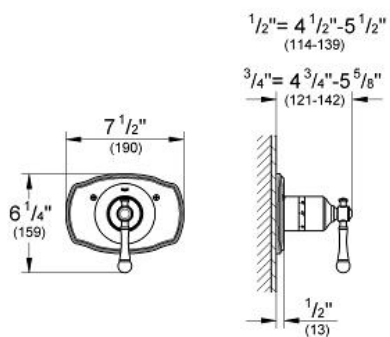

BRIDGEFORD
Thermostat Trim
MODEL # 19327000

Pure Freude
an Wasser

GROHE

Product Description:
BRIDGEFORD
Thermostat Trim

Standard Specification:

- Final installation set for:
- For use with 1/2" Thermostatic Rough-In Valve 34 122
- For use with 3/4" Thermostatic Rough-In Valve 34 124
- Without concealed body
- **GROHE StarLight** chrome finish
- Max Flow Rate 2.2 gpm