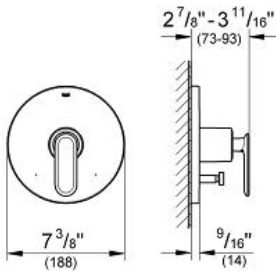

VERIS  
Pressure Balance Valve Trim  
MODEL # 19353000

Pure Freude  
an Wasser

GROHE

**Product Description:**

VERIS

Pressure Balance Valve Trim

**Standard Specification:**

- Final installation set for:
- **GROHE StarLight** chrome finish
- Automatic diverter: bath/shower
- Metal escutcheon
- Metal lever handle
- Escutcheon and shaft sealings
- Covered attachment