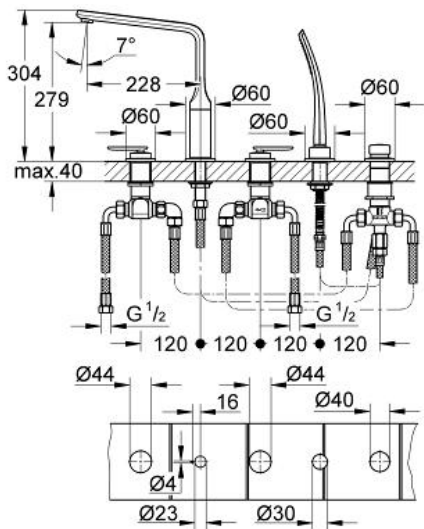

VERIS Five-Hole Bathtub Faucet with Handshower

MODEL # 19362000

Pure Freude
an Wasser

Product Description:

VERIS

Five-Hole Bathtub Faucet with Handshower

Standard Specification:

- GROHE StarLight chrome finish
- 1/2" (13mm) ceramic cartridge (90° turn)
- Pre-assembled spout mounting
- Swivel bath inlet with flow control
- Bath/shower diverter
- 79" (2000mm) metal shower hose
- Mounting plate
- Connection for shower hose
- Check valve included to prevent backflow
- Can be used with 29 037 000
- Min. recommended pressure: 15 psi (1.0 bar)

Applicable Codes & Standards:

- Energy Policy Act of 1992
- ASME A112.18.1/CSA B125.1

Color:

- 19362000 StarLight Chrome