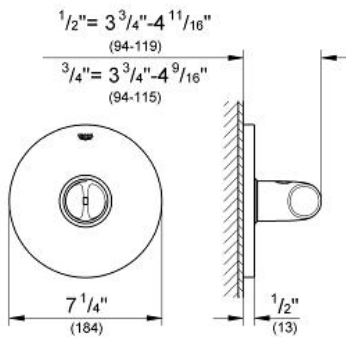

VERIS
Thermostatic trim
MODEL # 19366000

Pure Freude
an Wasser

GROHE

Product Description:
VERIS
Thermostatic trim

Standard Specification:

- GROHE StarLight chrome finish
- GROHE SafeStop Plus integrated temperature limiter at max 122°F (50°C)
- Wall trim plate with GROHE QuickFix (Concealing mounting screws)
- Requires separate volume control
- For use with GrohTherm Rough-In Valve (34 331), (34 125) or (34 397)