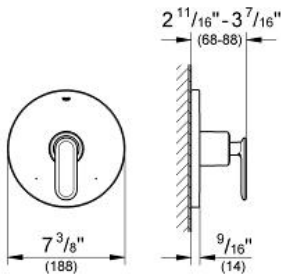

VERIS
Pressure Balance Valve Trim
MODEL # 19368000

Pure Freude
an Wasser

GROHE

Product Description:

VERIS

Pressure Balance Valve Trim

Standard Specification:

- For use with GrohSafe Universal Pressure Balance Rough-In Valve (35 015 000)
- Metal escutcheon
- **GROHE StarLight** chrome finish
- Metal lever handle
- Escutcheon and shaft sealings
- Covered attachment
- Min. recommended pressure: 15 psi (1.0 bar)