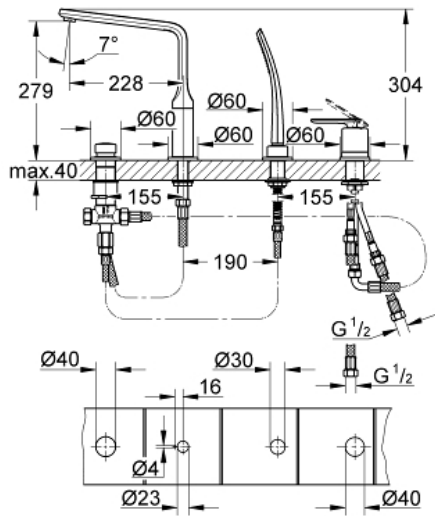

VERIS Four-Hole Bathtub Faucet with Handshower

MODEL # 19373000

Pure Freude
an Wasser

Product Description:

VERIS

Four-Hole Bathtub Faucet with Handshower

Standard Specification:

- GROHE SilkMove ceramic cartridge
- GROHE StarLight chrome finish
- Pre-assembled spout mounting
- Single lever valve operating element
- Swivel bath inlet with flow control
- Bath/shower diverter
- 79" (2000mm) metal shower hose
- Mounting plate
- Stainless steel flex lines
- Connection for shower hose
- Check valve included to prevent backflow
- Min. recommended pressure: 15 psi (1.0 bar)

Applicable Codes & Standards:

- Energy Policy Act of 1992
- ASME A112.18.1/CSA B125.1

Color:

- 19373000 StarLight Chrome