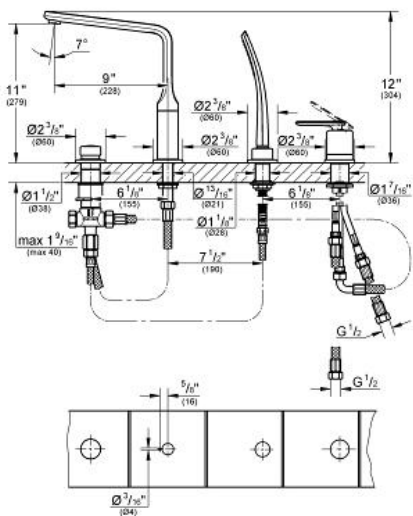

VERIS Four-Hole Bathtub Faucet with Handshower

MODEL # 19374000

Pure Freude
an Wasser

GROHE

Product Description:

VERIS

Four-Hole Bathtub Faucet with Handshower

Standard Specification:

- GROHE StarLight chrome finish
- Consisting of:
- GROHE SilkMove ceramic cartridge
- Pre-assembled spout mounting
- Single lever valve operating element
- Swivel bath inlet with flow control
- Bath/shower diverter
- GROHE Ondus hand shower 27 185 000
- 79" (2000mm) metal shower hose
- Stainless steel flex lines
- Connection for shower hose
- Check valve included to prevent backflow

Applicable Codes & Standards:

- Energy Policy Act of 1992
- ASME A112.18.1/CSA B125.1
- ICC/ANSI A117.1

Color:

- 19374000 StarLight Chrome