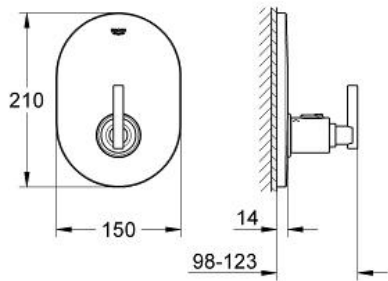

ATRIO  
Thermostat Trim  
MODEL # 19396000

Pure Freude  
an Wasser

GROHE

**Product Description:**

**ATRIO  
Thermostat Trim**

**Standard Specification:**

- Final installation set for:  
Rapido 35 500
- Without concealed body
- **GROHE StarLight** chrome finish
- Thermostatic temperature control with SafeStop at 100°  
F/38°C
- Escutcheon and shaft sealing
- Wall escutcheon
- Covered attachment
- With Jota handle