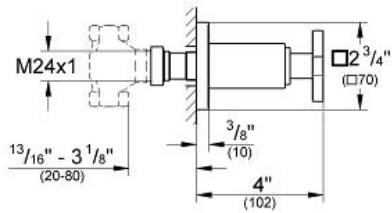

ALLURE
Volume Control Valve Trim
MODEL # 19423000

Pure Freude
an Wasser

GROHE

Product Description:

ALLURE

Volume Control Valve Trim

Standard Specification:

- For GROHE concealed valves 1/2", 3/4", 1"
- Adjustable installation depth: 3/4" - 3 1/8" (20-80 mm)
- Adjustable installation depth
- **GROHE StarLight** chrome finish