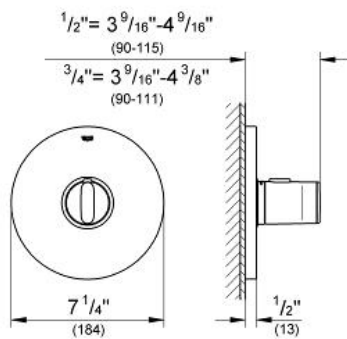

GROHE ONDUS Thermostat Trim

MODEL # 19438000

Pure Freude
an Wasser

GROHE

Product Description: GROHE ONDUS Thermostat Trim

Standard Specification:

- Final installation set for:
- For use with 1/2" Thermostatic Rough-In Valve 34 123
- For use with 3/4" Thermostatic Rough-In Valve 34 125
- GROHE Ondus temperature scale metal handle
- Metal escutcheon
- Escutcheon and shaft sealings
- Only useable with separate shut-off valves
- For use with GrohTherm Rough-In Valve (34 331), (34 125) or (34 397)