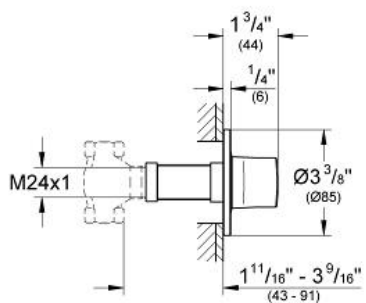

GROHE ONDUS  
Volume Control Trim

MODEL # 19439000

Pure Freude  
an Wasser

GROHE

**Product Description:**  
GROHE ONDUS  
Volume Control Trim

**Standard Specification:**

- Metal grip handle
- For use with Volume Control Rough-in Set (35 029) (sold separately)

**Applicable Codes & Standards:**

- Energy Policy Act of 1992
- ASME A112.18.1/CSA B125.1

**Color:**

- 19439000 StarLight Chrome