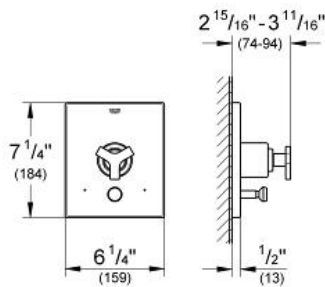

ALLURE
Pressure Balance Valve Trim
MODEL # 19490000

Pure Freude
an Wasser

GROHE

Product Description:

ALLURE

Pressure Balance Valve Trim

Standard Specification:

- Final installation set for:
- For use with Grohsafe Rough-In Valve (35 016 000 or 35 033 000)
- **GROHE StarLight** chrome finish
- Automatic diverter: bath/shower
- Metal escutcheon
- Metal lever handle
- Escutcheon and shaft sealings
- Covered attachment