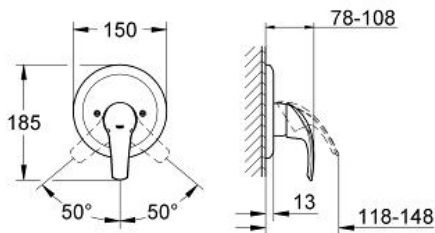

EUROSMART
Single-Handle Shower Valve
MODEL # 19451001

*Pure Freude
an Wasser*

GROHE
WAVE

Product Description:
EUROSMART
Single-Handle Shower Valve

Standard Specification:

- Final installation set for:
35 501
33 961
- 33 962
- 33 964
- Without concealed body
- **GROHE StarLight** chrome finish
- Metal lever handle
- Escutcheon and shaft sealing
- Metal wall escutcheon
- Screwed