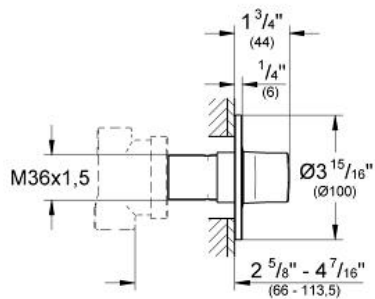

GROHE ONDUS  
3-Way Diverter Trim

MODEL # 19440000

Pure Freude  
an Wasser

GROHE

**Product Description:**  
GROHE ONDUS  
3-Way Diverter Trim

**Standard Specification:**

- For use with Diverter Rough-In Valve 29 035
- Bayonet union escutcheon
- Adjustable installation depth: 2 1/2" - 4 1/2"
- Only for use with concealed body
- Metal grip handle

**Applicable Codes & Standards:**

- Energy Policy Act of 1992
- ASME A112.18.1/CSA B125.1

**Color:**

- 19440000 StarLight Chrome