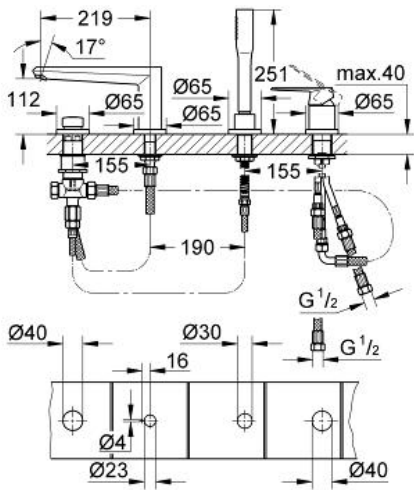

# EURODISC COSMOPOLITAN Four-Hole Bathtub Faucet with Handshower

MODEL # 19574002

Pure Freude  
an Wasser

## Product Description: EURODISC COSMOPOLITAN Four-Hole Bathtub Faucet with Handshower

### Standard Specification:

- GROHE StarLight chrome finish
- GROHE SilkMove ceramic cartridge
- Single lever valve operating element
- Pre-assembled spout mounting
- Swivel bath inlet with flow control
- Bath/shower diverter
- Euphoria Cosmopolitan hand shower (27 400 000), 2.5 gpm
- 79" (2000mm) metal shower hose
- Stainless steel flex lines
- Connection for shower hose
- Check valve included to prevent backflow