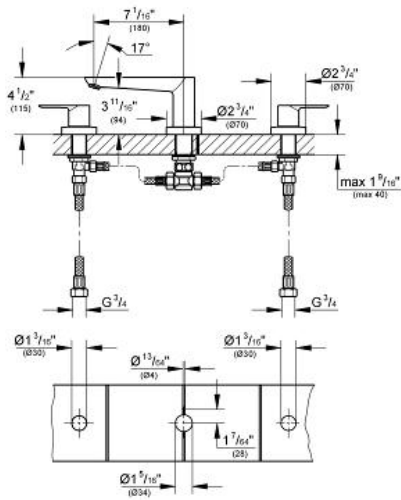

BAULOOP
Roman Bathtub Faucet
MODEL # 19593000

Pure Freude
an Wasser

GROHE

Product Description:
BAULOOP
Roman Bathtub Faucet

Standard Specification:

- 1/2" (13mm) ceramic cartridge (90° turn)
- Metal lever handle
- Stainless steel flex lines
- Chrome Finish
- Max Flow Rate 13.2 gpm (50 L/min)

Applicable Codes & Standards:

- Energy Policy Act of 1992
- ASME A112.18.1/CSA B125.1
- US Federal and State material regulations
- ICC/ANSI A117.1

Color:

- 19593000 StarLight Chrome