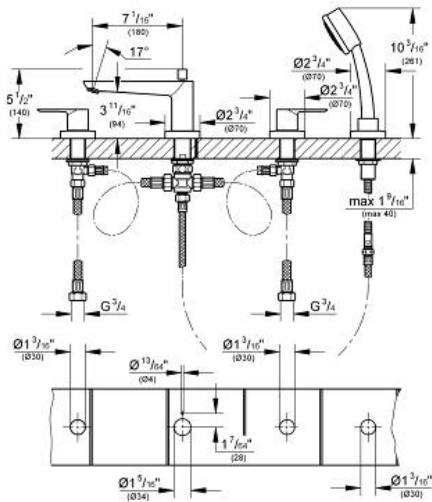

BAULOOP Four-Hole Roman Bathtub Faucet with Handshower

MODEL # 19594000

Pure Freude
an Wasser

GROHE

Product Description:

BAULOOP

Four-Hole Roman Bathtub Faucet with Handshower

Standard Specification:

- 1/2" (13mm) ceramic cartridge (90° turn)
- Metal lever handle
- Bath spout with flow control and diverter
- Hand shower New Tempesta Cosmopolitan 100, 1 spray, 2.0 gal (26 082 001)
- 79" (2000mm) metal shower hose
- Stainless steel flex lines
- Chrome Finish
- Max Flow Rate 13.2 gpm (50 L/min), 2.5 gpm (9.5 L/min) for Hand Shower