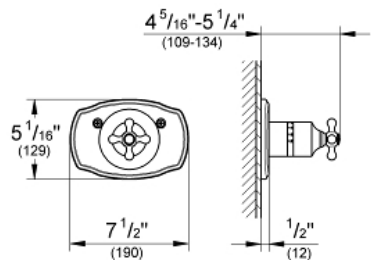

SEABURY
Thermostat Trim
MODEL # 19612000

Pure Freude
an Wasser

GROHE

Product Description:
SEABURY
Thermostat Trim

Standard Specification:

- For use with 3/4" Thermostatic Rough-In Valve 34 124
- Only useable with separate shut-off valves