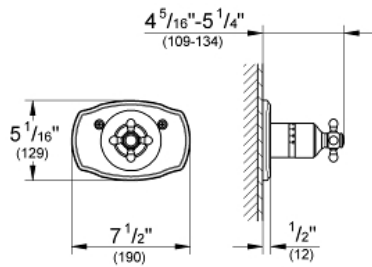

GENEVA
Thermostat Trim
MODEL # 19615000

Pure Freude
an Wasser

GROHE

Product Description:
GENEVA
Thermostat Trim

Standard Specification:

- For use with GrohTherm Rough-In Valve (34 331) or (34 397)

Applicable Codes & Standards: