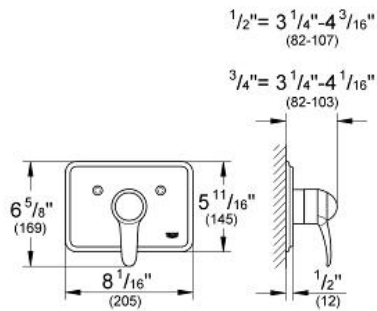

TALIA
Thermostat Trim
MODEL # 19690000

Pure Freude
an Wasser

GROHE

Product Description:
TALIA
Thermostat Trim

Standard Specification:

- Final installation set for:
- For use with 1/2" Thermostatic Rough-In Valve 34 122
- For use with 3/4" Thermostatic Rough-In Valve 34 124
- Without concealed body
- Only useable with separate shut-off valves