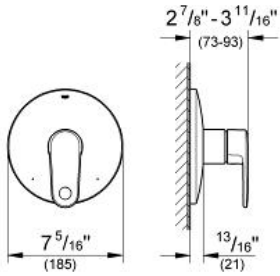

EUROPLUS  
Pressure Balance Valve Trim  
MODEL # 19716002

Pure Freude  
an Wasser

GROHE

**Product Description:**  
**EUROPLUS**  
Pressure Balance Valve Trim

**Standard Specification:**

- GROHE StarLight chrome finish
- Metal lever handle
- Escutcheon and shaft sealing
- Metal wall escutcheon
- Covered attachment
- For use with Grohsafe Rough-In Valve with Built in Diverter 35 015