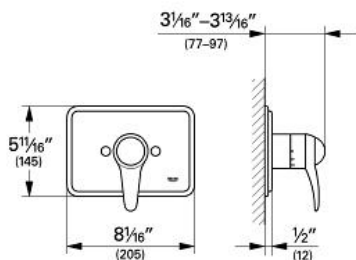

TALIA  
Pressure Balance Valve Trim  
MODEL # 19719000

Pure Freude  
an Wasser

GROHE

**Product Description:**

TALIA

Pressure Balance Valve Trim

**Standard Specification:**

- Final installation set for:
- Grohsafe 35 250 - 35 253
- With Talia lever handle
- Without concealed body
- For use with Grohsafe Rough-In Valve (35 015)