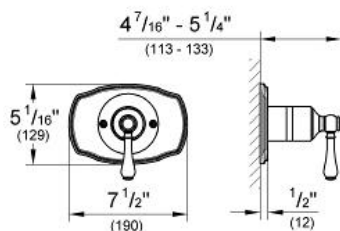

GENEVA
Pressure Balance Valve Trim
MODEL # 19722000

Pure Freude
an Wasser

GROHE

Product Description:
GENEVA
Pressure Balance Valve Trim

Standard Specification:

- Lever handle
- Final installation set for:
 - Grohsafe 35 250 - 35 253
 - Without concealed body
 - Escutcheon with wall sealing
 - **GROHE StarLight** chrome finish