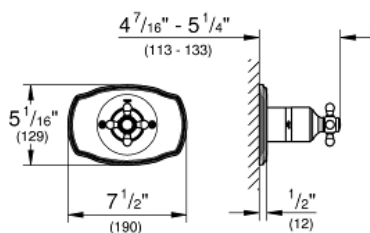

GENEVA
Pressure Balance Valve Trim
MODEL # 19725000

Pure Freude
an Wasser

GROHE

Product Description:

GENEVA

Pressure Balance Valve Trim

Standard Specification:

- Escutcheon with wall sealing
- For matching handle caps to replace the standard white caps see item (45 953)
- **GROHE StarLight** chrome finish
- For use with Grohsafe Rough-In Valve (35 015)