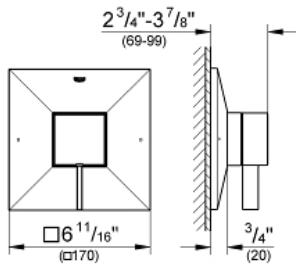

ALLURE BRILLIANT Single Function Valve Trim Kit with Control Module

MODEL # 19790000

Pure Freude
an Wasser

GROHE