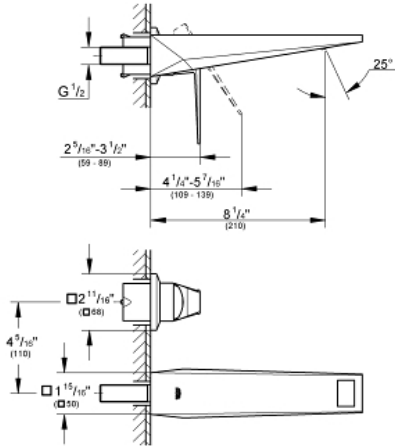

ALLURE BRILLIANT
Two-Hole Wall Mount Bathroom
Faucet M-Size
MODEL # 19784000

Pure Freude
an Wasser

GROHE

Product Description:
ALLURE BRILLIANT
Two-Hole Wall Mount Bathroom Faucet M-Size

Standard Specification:

- Wall mount
- 23 254 000
- Without concealed body
- **GROHE StarLight** chrome finish
- **GROHE EcoJoy** technology for less water and perfect flow
- 8 1/4" Spout/Aerator Reach
- Spout with integrated flow control
- Solid Brass Construction
- GROHE WaterCare technology -1.5 gpm