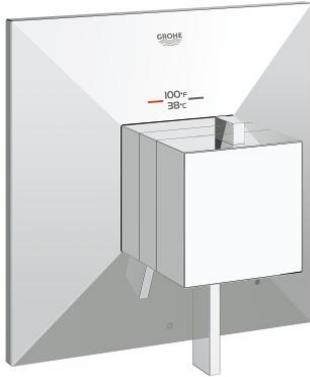

ALLURE BRILLIANT Single Function Thermostatic Trim with Control Module

MODEL # 19793000

Pure Freude
an Wasser

GROHE

Product Description:
ALLURE BRILLIANT
Single Function Thermostatic Trim with Control Module

Standard Specification:

- For shower only or shower/tub with diverter applications
- **GROHE TurboStat** technology
- Integrated volume control
- Integrated bypass option when used with diverter tub spout
- 1 axis operation
- Requires GrohFlex universal rough-In box (35 026 000) (sold separately)
- **GROHE SilkMove**
- **GROHE StarLight** chrome finish
- 6.3 gpm at 45 psi