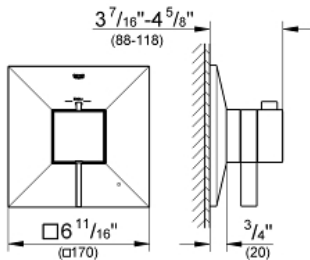

ALLURE BRILLIANT Single Function Thermostatic Trim with Control Module

MODEL # 19793000

Pure Freude
an Wasser

GROHE