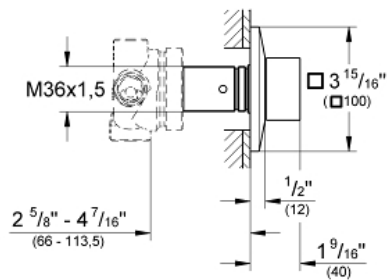

ALLURE BRILLIANT 3-Way Diverter Trim

MODEL # 19799000

Pure Freude
an Wasser

GROHE

Product Description: ALLURE BRILLIANT 3-Way Diverter Trim

Standard Specification:

- Final installation set for:
- Set for final installation for 29 035 000
- Without concealed body
- **GROHE StarLight** chrome finish
- Adjustable installation depth
- Adjustable installation depth: 2 1/2" - 4 1/2"