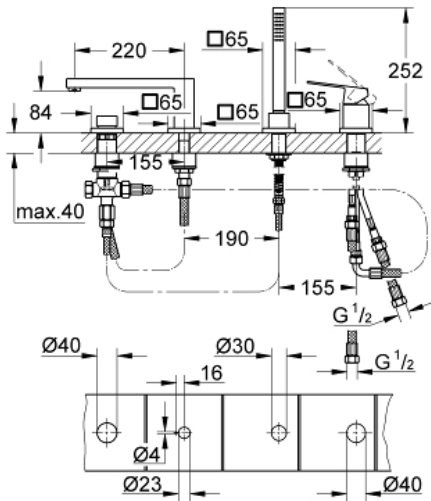

EUROCUBE Four-Hole Bathtub Faucet with Handshower

MODEL # 19897000

Pure Freude
an Wasser

Product Description:

EUROCUBE

Four-Hole Bathtub Faucet with Handshower

Standard Specification:

- GROHE SilkMove ceramic cartridge
- GROHE StarLight chrome finish
- Pre-assembled spout mounting
- Single lever valve operating element
- Metal lever handle
- Bath inlet with flow control
- Bath/shower diverter
- Euphoria Cube Mono Hand Shower (27 699 000), 2.5 gpm
- 79" (2000mm) metal shower hose
- Check valve included to prevent backflow
- Max FLow Rate 6.9 gpm at 45 psi (26.1 L/min), 2.5 gpm (9.5 L/min) for Shower Hand
- Min. recommended pressure: 15 psi (1.0 bar)

Applicable Codes & Standards:

- Energy Policy Act of 1992
- ASME A112.18.1/CSA B125.1
- ICC/ANSI A117.1

Color:

- 19897000 StarLight Chrome