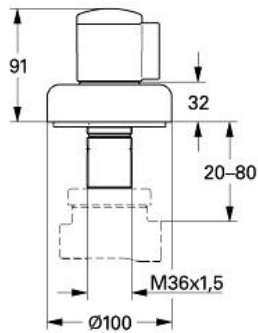

3-Way Diverter Trim

MODEL # 19905000

Pure Freude
an Wasser

GROHE

Product Description:

3-Way Diverter Trim

Standard Specification:

- Escutcheon with wall sealing
- Threaded
- Adjustable installation depth: 3/4" - 3 1/8" (20-80 mm)
- **GROHE StarLight** chrome finish

Applicable Codes & Standards:

- Energy Policy Act of 1992
- ASME A112.18.1/CSA B125.1

Color:

- 19905000 StarLight Chrome