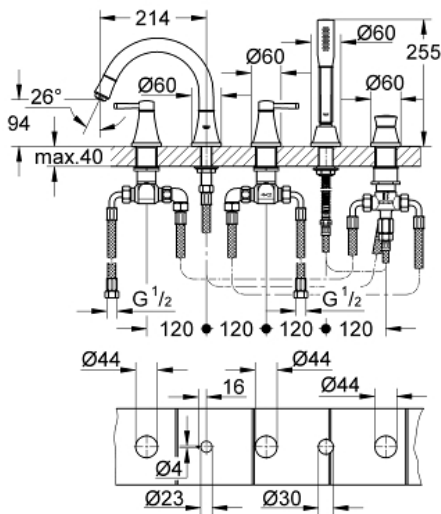

GRANDERA Five-Hole Bathtub Faucet with Handshower

MODEL # 19919000

Pure Freude
an Wasser

GROHE

Product Description:

GRANDERA

Five-Hole Bathtub Faucet with Handshower

Standard Specification:

- 1/2" (13mm) ceramic cartridge (90° turn)
- **GROHE StarLight** chrome finish
- Consisting of:
 - Pre-assembled spout mounting
 - Single lever valve operating element
 - Bath spout with flow control and diverter
 - Grandera hand shower stick, 2.0 gpm (26 037)
 - Metal shower hose 59"
 - Stainless steel flex lines
 - Connection for shower hose
 - Check valve included to prevent backflow
 - Min. recommended pressure: 15 psi (1.0 bar)
 - Max Flow Rate (hand shower): 2.0 gpm (7.6 l/min)

Applicable Codes & Standards:

- Energy Policy Act of 1992
- ASME A112.18.1/CSA B125.1
- ICC/ANSI A117.1

Color:

- 19919000 StarLight Chrome