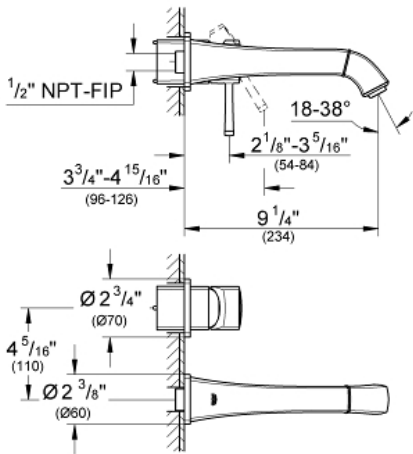

GRANDERA
Two-Hole Wall Mount Bathroom
Faucet M-Size
MODEL # 19931000

Pure Freude
an Wasser

Product Description:

GRANDERA

Two-Hole Wall Mount Bathroom Faucet M-Size

Standard Specification:

- Wall mount
- GROHE StarLight chrome finish
- GROHE EcoJoy technology for less water and perfect flow
- GROHE AquaGuide adjustable aerator 5.7 l/min
- 9 1/4" spout reach
- Max Flow Rate: 1.5 gpm (5.7 L/min)

Applicable Codes & Standards:

- Energy Policy Act of 1992
- ASME A112.18.1/CSA B125.1
- ICC/ANSI A117.1

Color:

- 19931000 StarLight Chrome