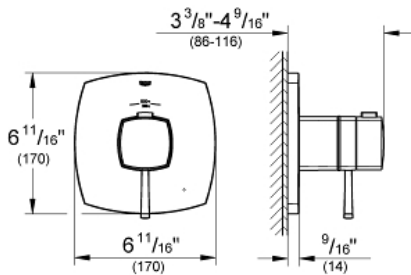

GRANDERA Single Function Thermostatic Trim with Control Module

MODEL # 19935000

Pure Freude
an Wasser

Product Description:

GRANDERA

Single Function Thermostatic Trim with Control Module

Standard Specification:

- GROHE StarLight chrome finish
- For shower only or shower/tub with diverter applications
- GROHE TurboStat technology
- Integrated volume control
- Integrated bypass option when used with diverter tub spout
- Requires GrohFlex universal rough-in box (35 026 000) (sold separately)
- GROHE SilkMove
- 6.3 gpm at 45 psi