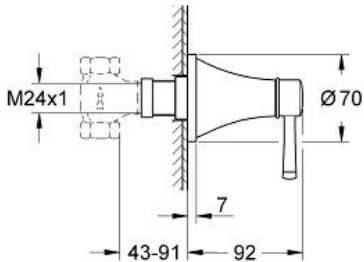

GRANDERA
Volume Control Trim
MODEL # 19944000

Pure Freude
an Wasser

GROHE

Product Description:
GRANDERA
Volume Control Trim

Standard Specification:

- GROHE StarLight chrome finish
- For use with Volume Control Rough-in Set (35 029) (sold separately)

Applicable Codes & Standards:

- Energy Policy Act of 1992
- ASME A112.18.1/CSA B125.1
- ICC/ANSI A117.1

Color:

- 19944000 StarLight Chrome