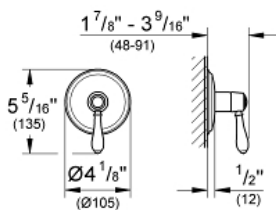

FAIRBORN
3-Way Diverter Trim
MODEL # 19955000

Pure Freude
an Wasser

GROHE

Product Description:
FAIRBORN
3-Way Diverter Trim

Standard Specification:

- Final installation set for:
- **GROHE StarLight** chrome finish
- **GROHE SilkMove**
- With lever handles
- 2 inlets
- 3 x 1/2" outlets
- For use with Diverter Rough-In Valve (29 035 000)
- Available at FERGUSON and Build.com