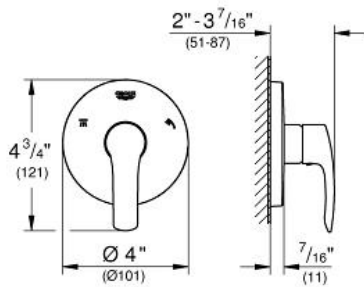

EUROSMART
3-Way Diverter Trim
MODEL # 19972002

Pure Freude
an Wasser

GROHE

Product Description:
EUROSMART
3-Way Diverter Trim

Standard Specification:

- For use with Diverter Rough-In Valve (29 714 000)
- **GROHE StarLight** chrome finish