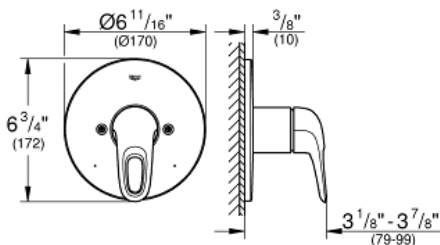

EUROSTYLE
Pressure Balance Valve Trim
MODEL # 19989003

Pure Freude
an Wasser

GROHE

Product Description:
EUROSTYLE
Pressure Balance Valve Trim

Standard Specification:

- Final installation set for:
- For use with GrohSafe Universal Pressure Balance Rough-In Valve (35 015 000)
- **GROHE StarLight** chrome finish
- Metal lever handle
- Escutcheon and shaft sealing
- Metal escutcheon

Applicable Codes & Standards:

- Energy Policy Act of 1992
- ASME A112.18.1/CSA B125.1
- US Federal and State material regulations
- ICC/ANSI A117.1
- LOGO CEC

Color:

- 19989003 StarLight Chrome