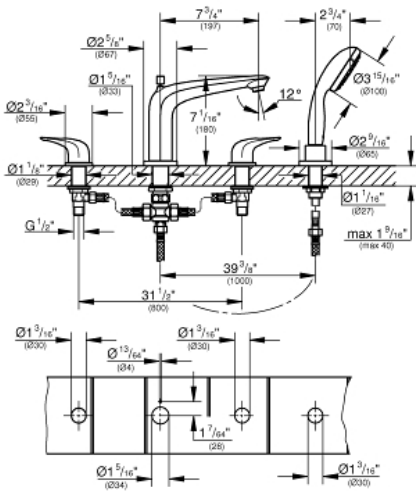

EUROSTYLE Four-Hole Roman Bathtub Faucet with Handshower

MODEL # 19991004

Pure Freude
an Wasser

GROHE

Product Description:

EUROSTYLE

Four-Hole Roman Bathtub Faucet with Handshower

Standard Specification:

- Metal handles
- 1/2" (13mm) ceramic cartridge (90° turn)
- **GROHE StarLight** chrome finish
- Bath spout with flow control and diverter
- Hand shower: New Tempesta 100, 2 sprays, 1.75 gpm (26 047)

Applicable Codes & Standards: