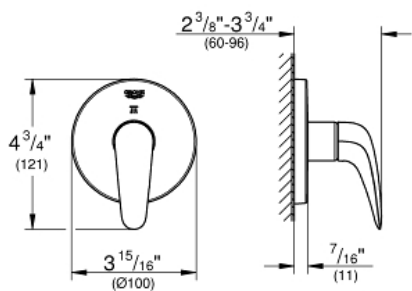

EUROSTYLE
2-Way Diverter Trim
MODEL # 19993003

Pure Freude
an Wasser

GROHE

Product Description:
EUROSTYLE
2-Way Diverter Trim

Standard Specification:

- For use with Diverter Rough-In Valve:
- For use with Diverter Rough-In Valve (29 712 000)
- **GROHE StarLight** chrome finish

Applicable Codes & Standards:

- ASME A112.18.1/CSA B125.1
- US Federal and State material regulations
- ICC/ANSI A117.1
- LOGO CEC

Color:

- 19993003 StarLight Chrome