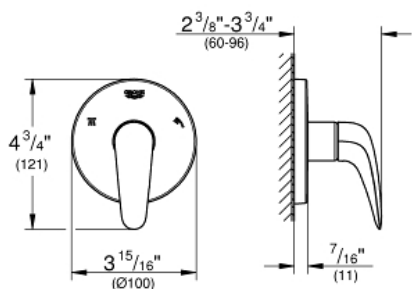

EUROSTYLE  
3-Way Diverter Trim  
MODEL # 19995003

Pure Freude  
an Wasser

GROHE

**Product Description:**  
EUROSTYLE  
3-Way Diverter Trim

**Standard Specification:**

- For use with Diverter Rough-In Valve:
- For use with Diverter Rough-In Valve (29 714 000)
- **GROHE StarLight** chrome finish

**Applicable Codes & Standards:**

- ASME A112.18.1/CSA B125.1
- US Federal and State material regulations
- ICC/ANSI A117.1
- LOGO CEC

**Color:**

- 19995003 StarLight Chrome